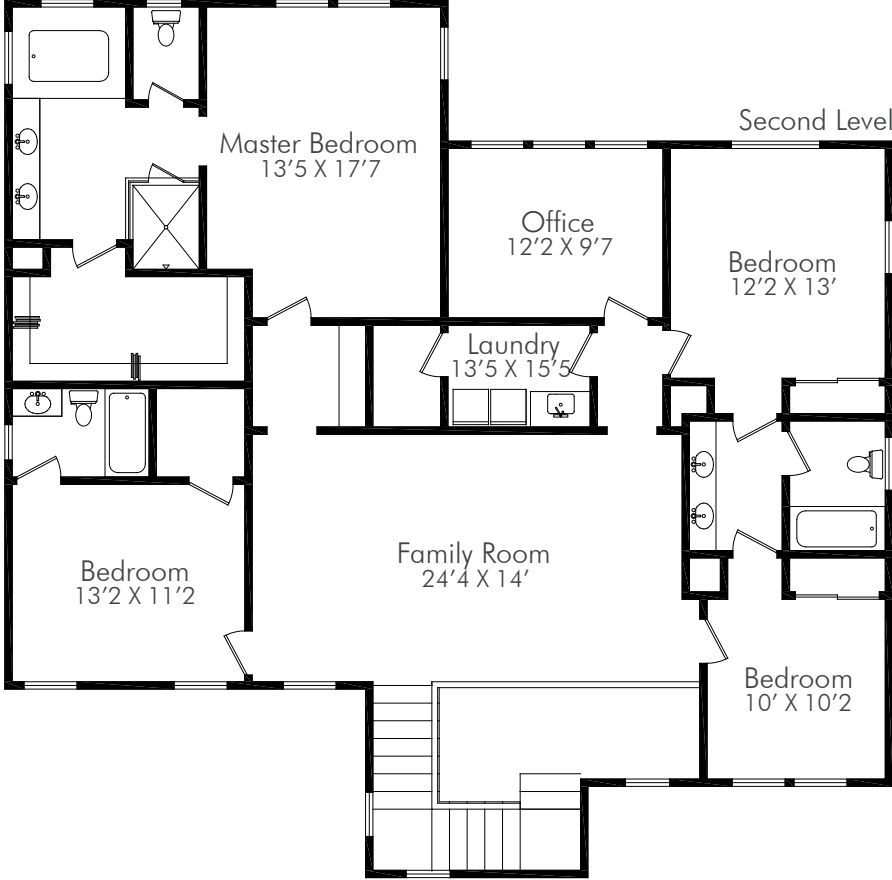

21086 WILLOW HEIGHTS DRIVE | DIAMOND BAR 91765

21086WillowHeightsDr.com

TRACEY PAO

626.589.8489
tracey.pao@podley.com
#00920953