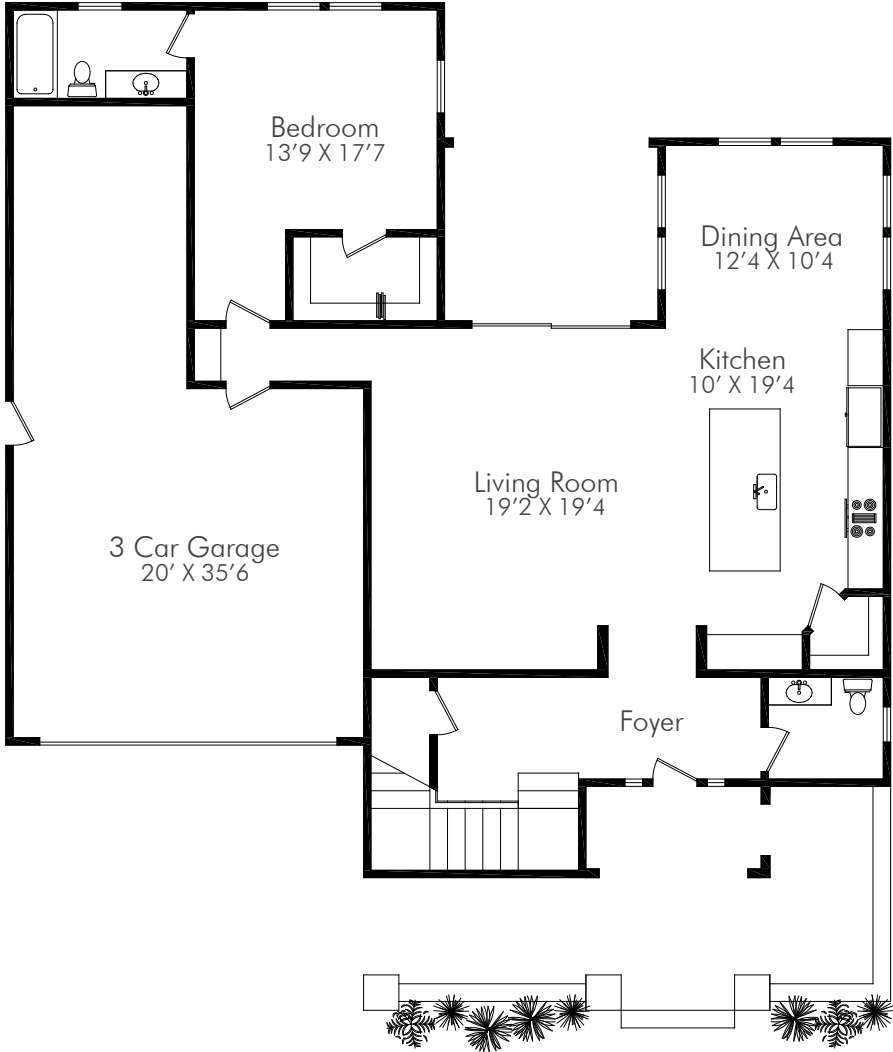

21086 WILLOW HEIGHTS DRIVE | DIAMOND BAR 91765

21086WillowHeightsDr.com

TRACEY PAO

626.589.8489
tracey.pao@podley.com
#00920953